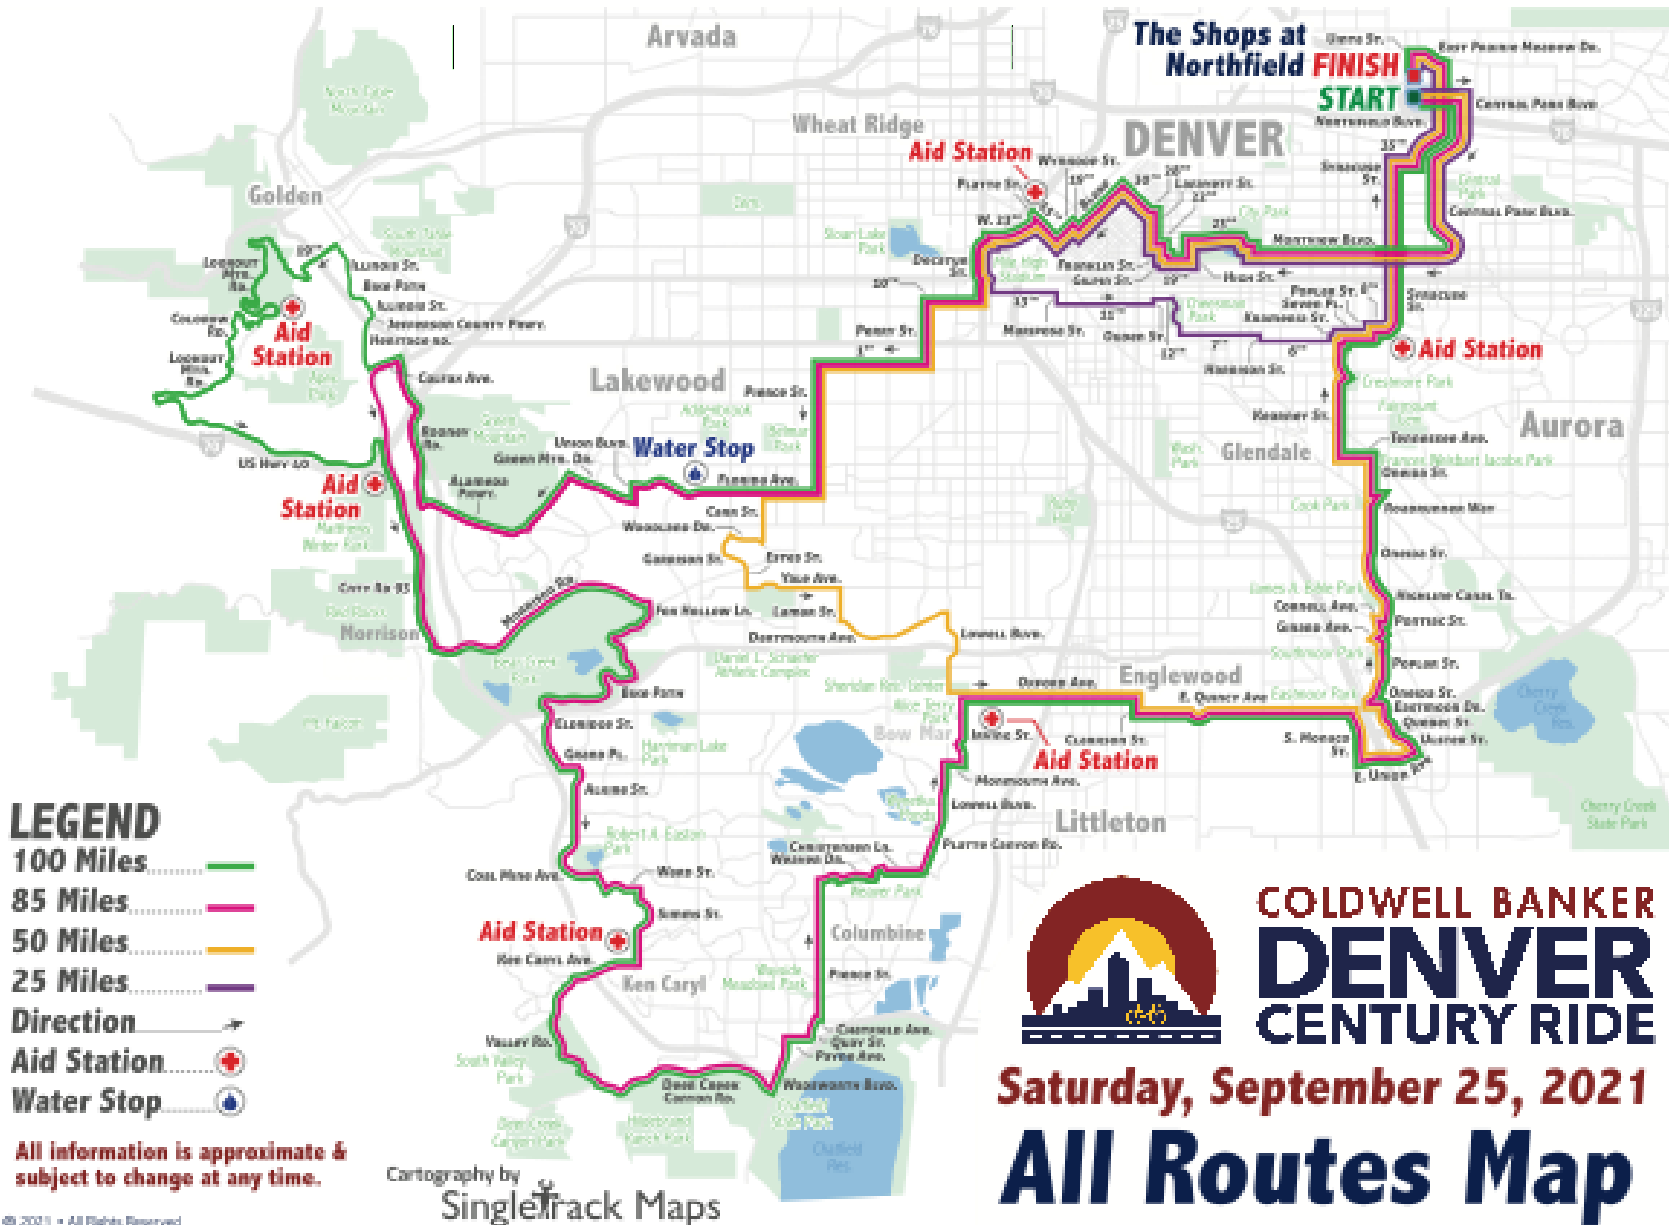

COLDWELL BANKER
DENVER
CENTURY RIDE

Saturday, September 25, 2021

All Routes Map

www.DenverCenturyRide.com

© 2021 - All Rights Reserved

Cartography by
SingleTrack Maps

17000 - 01001