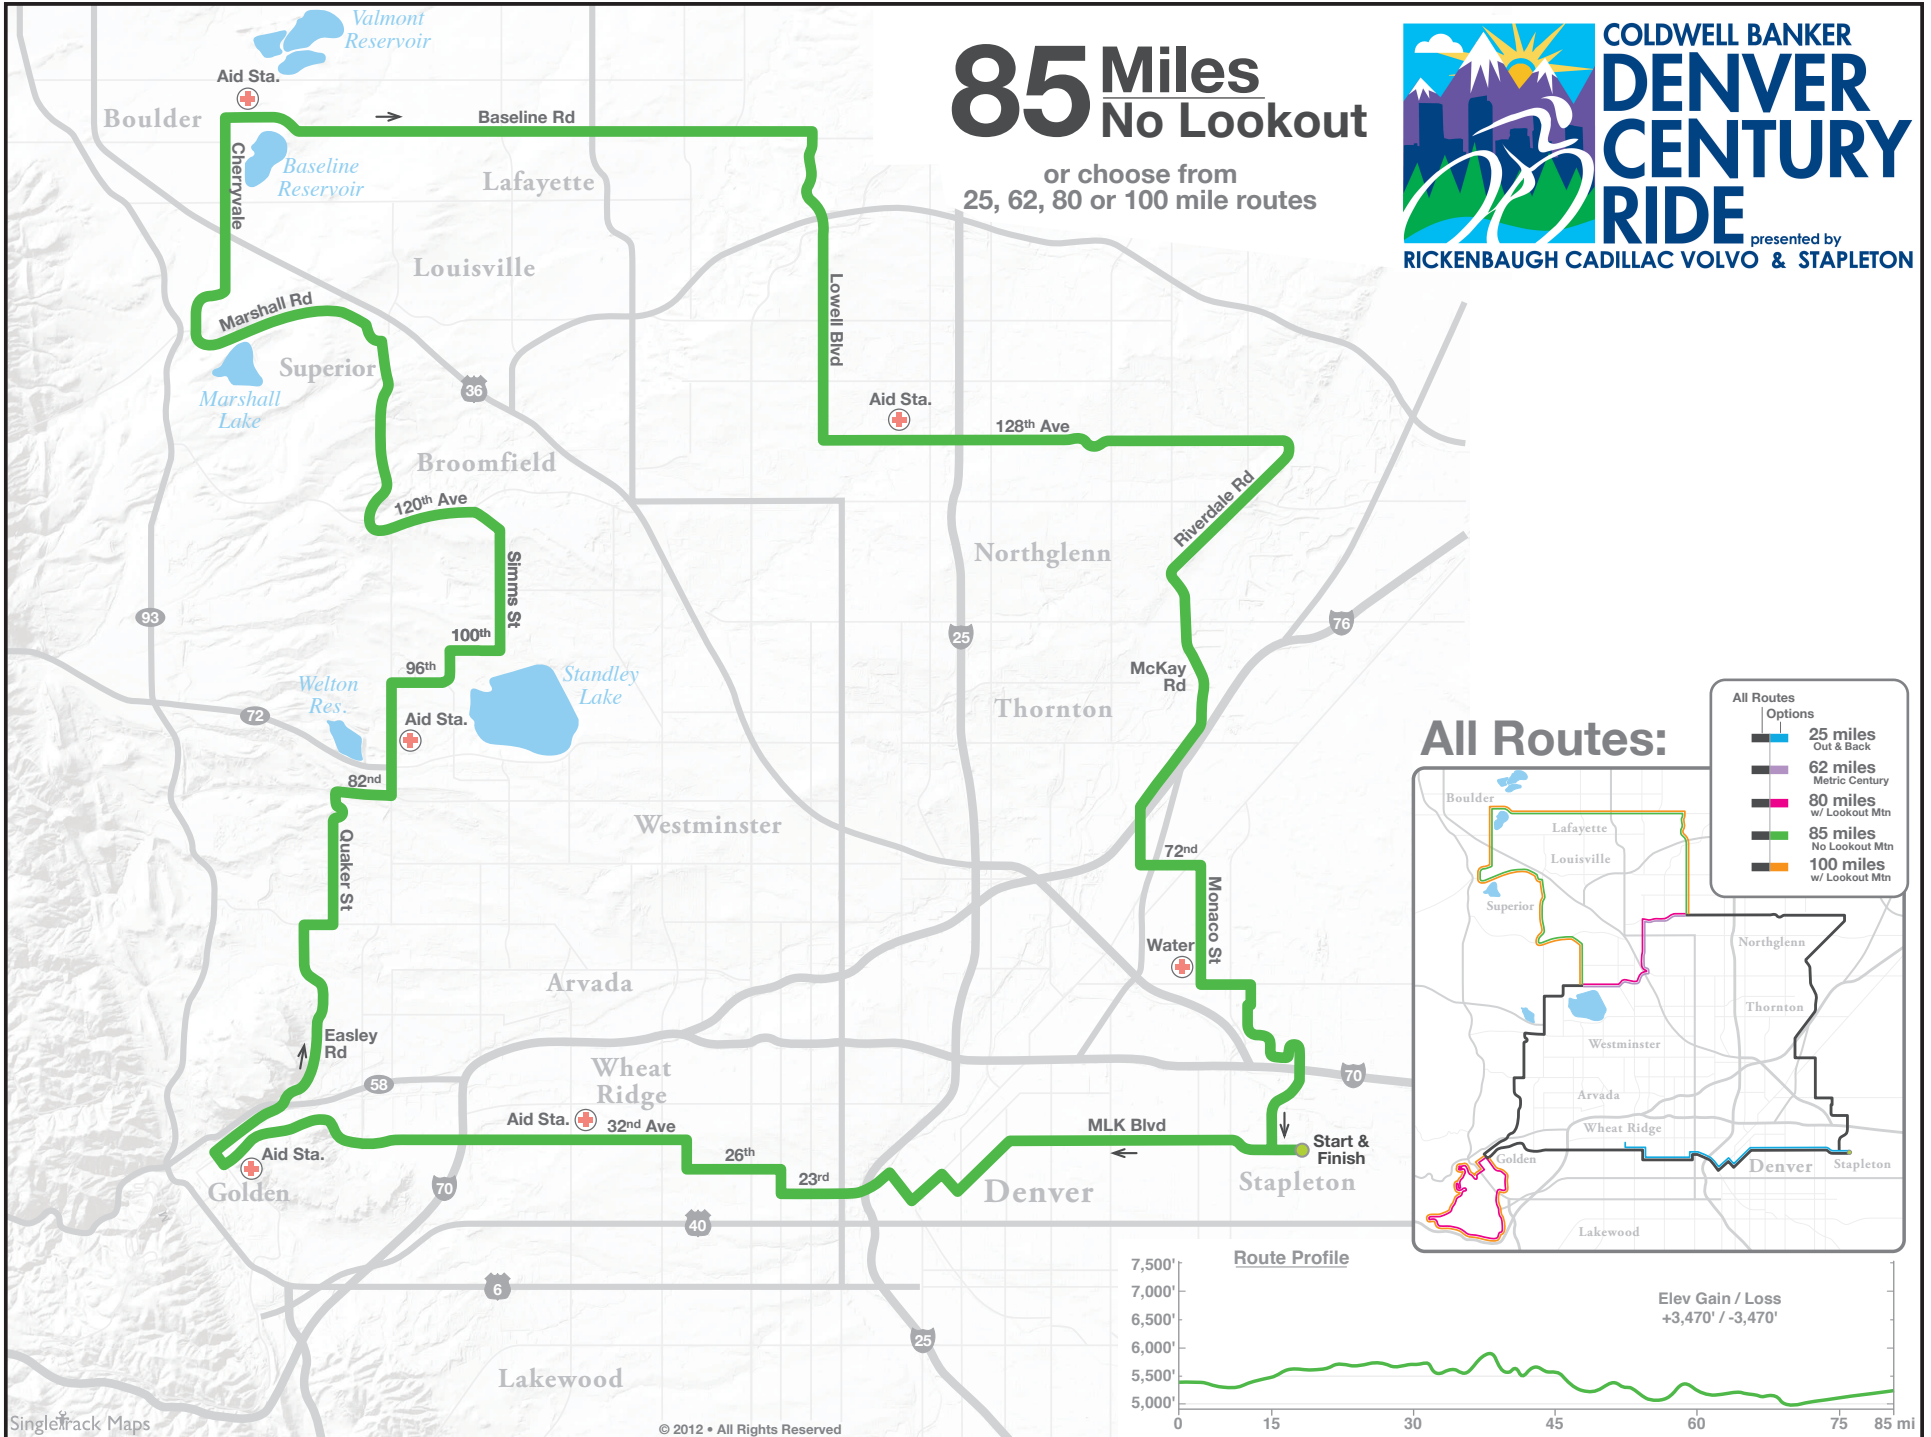

# 85 Miles No Lookout

or choose from 25, 62, 80 or 100 mile routes

## All Routes:

- All Routes Options
- 25 miles Out & Back
  - 62 miles Metric Century
  - 80 miles w/ Lookout Mtn
  - 85 miles No Lookout Mtn
  - 100 miles w/ Lookout Mtn