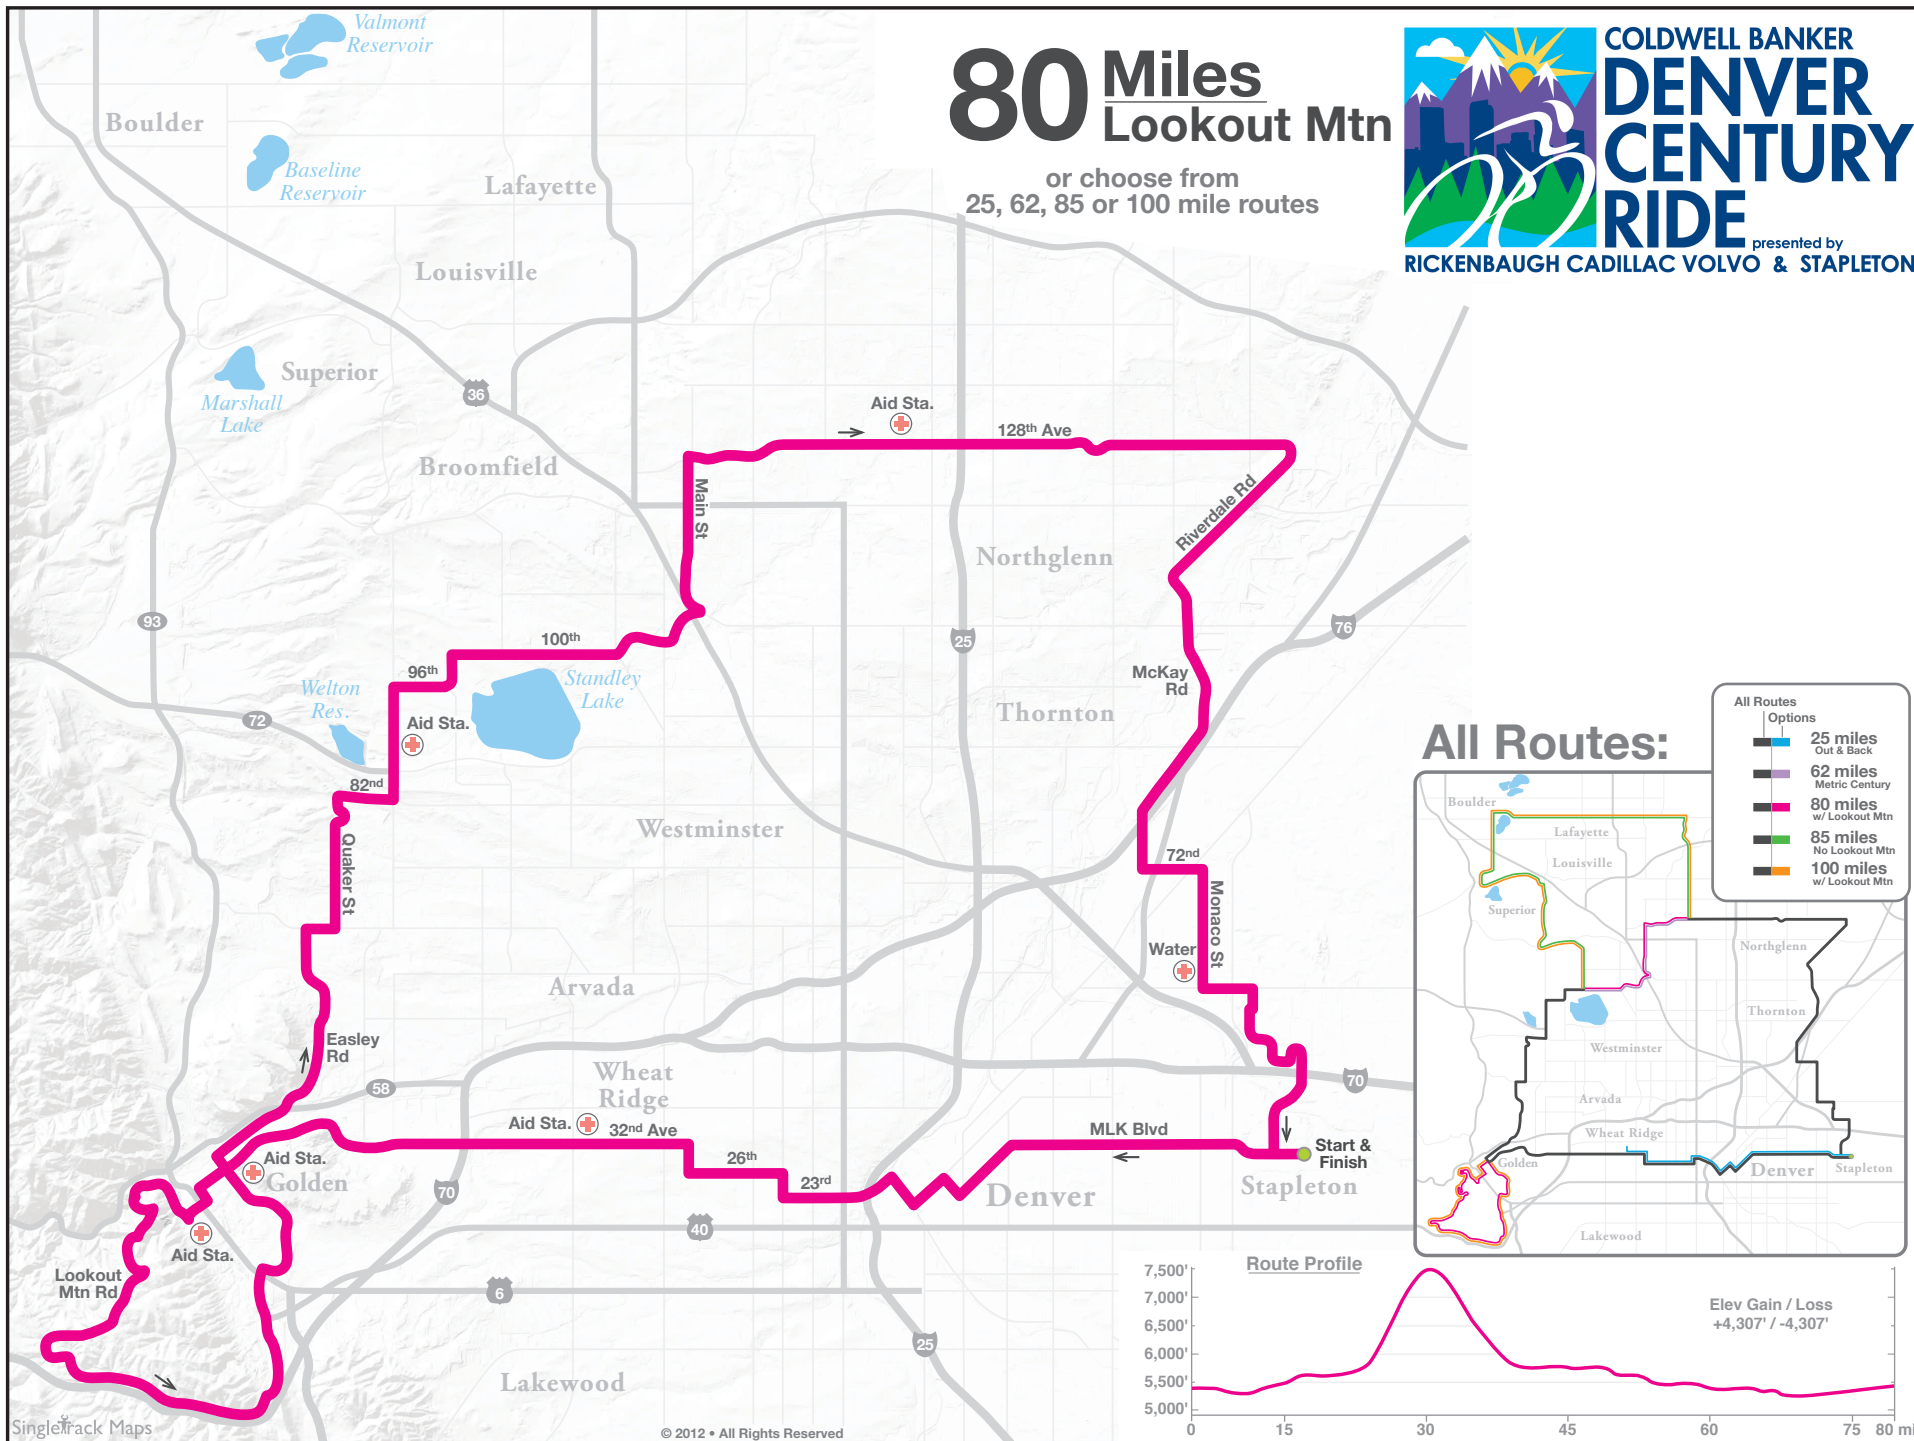

80 Miles Lookout Mtn

or choose from 25, 62, 85 or 100 mile routes

All Routes:

- All Routes Options
- 25 miles Out & Back
 - 62 miles Metric Century
 - 80 miles w/ Lookout Mtn
 - 85 miles No Lookout Mtn
 - 100 miles w/ Lookout Mtn